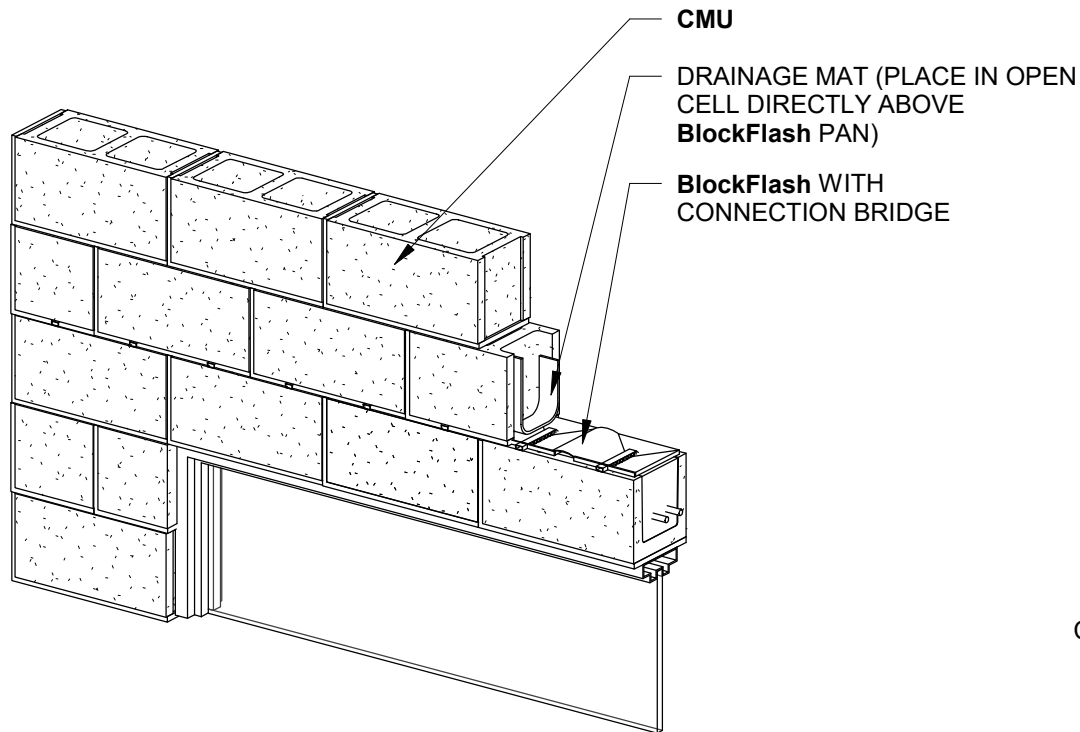

NOTE:
BlockFlash IS AVAILABLE FOR 8",
10" AND 12" CMU

SINGLE-WYTHE MASONRY LINTEL

PERSPECTIVE VIEW

SECTION VIEW

Moisture
Management
for Masonry

6575 Daniel Burnham Dr., Suite G, Portage, Indiana 46368
P 800 664 6638 F 219 787 5088
www.mortarnet.com

 **BlockFlash**

WINDOW HEAD DETAIL