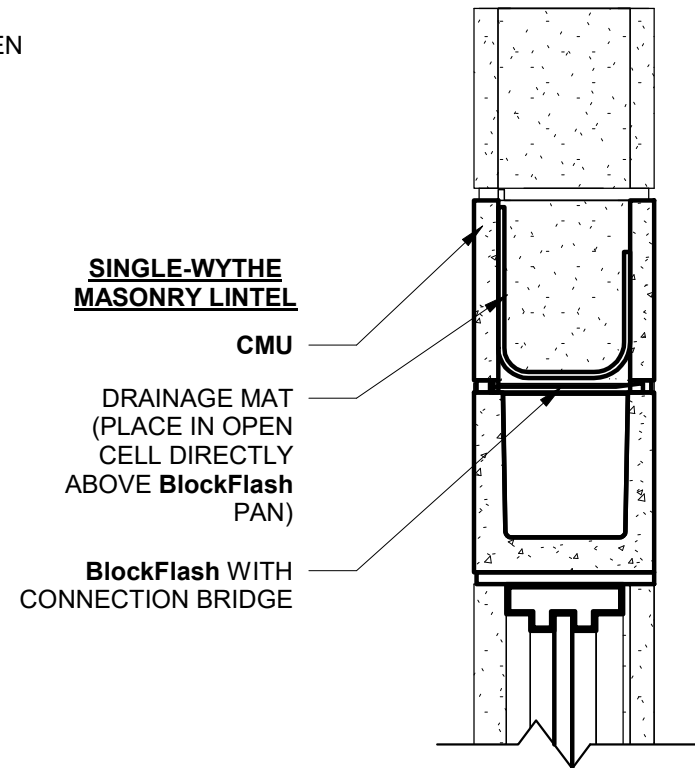

NOTE:
BlockFlash IS AVAILABLE FOR 8",
10" AND 12" CMU

SINGLE-WYTHE MASONRY LINTEL

PERSPECTIVE VIEW

SECTION VIEW

Moisture
Management
for Masonry

6575 Daniel Burnham Dr., Suite G, Portage, Indiana 46368
P 800 664 6638 F 219 787 5088
www.mortarnet.com

 **BlockFlash**

WINDOW HEAD DETAIL