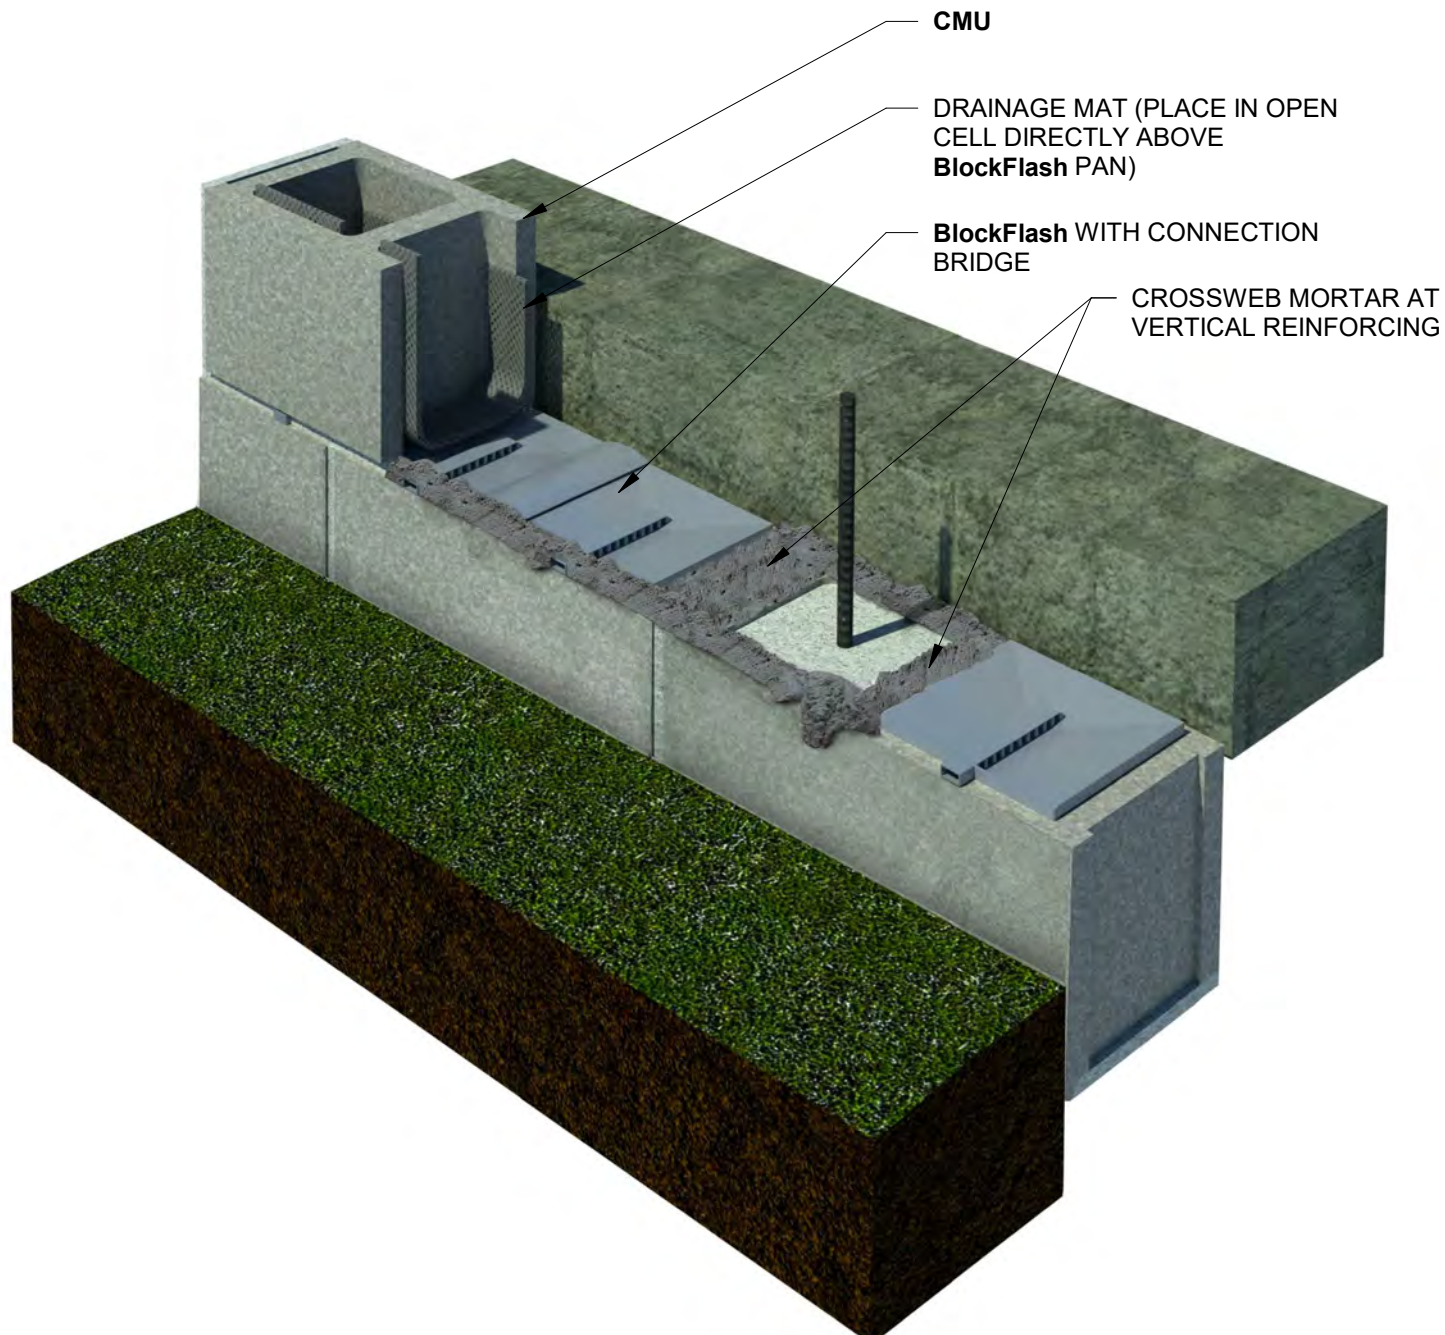

NOTE:  
**BlockFlash** IS AVAILABLE FOR 6",  
8", 10" AND 12" CMU

Moisture  
Management  
for Masonry

6575 Daniel Burnham Dr., Suite G, Portage, Indiana 46368  
P 800 664 6638 F 219 787 5088  
www.mortarnet.com

 **BlockFlash**

WALL BASE DETAIL