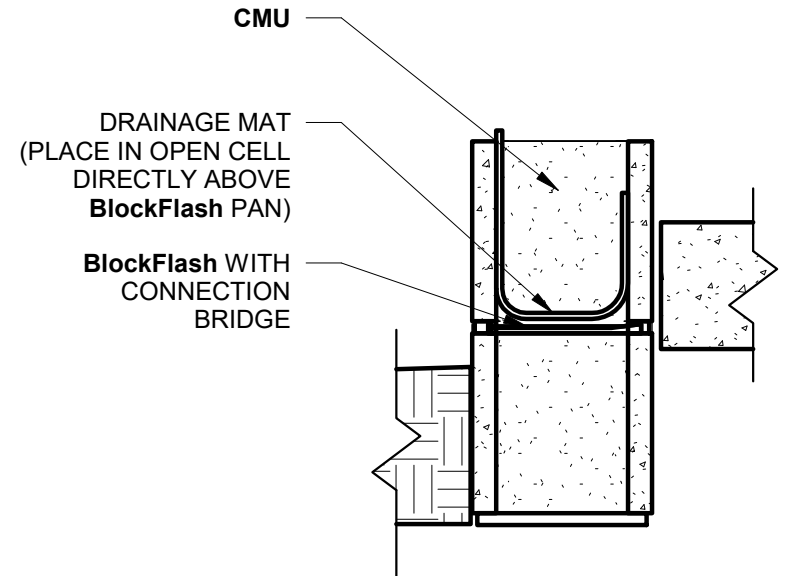

NOTE:  
**BlockFlash** IS AVAILABLE FOR 8",  
10" AND 12" CMU

PERSPECTIVE VIEW

SECTION VIEW

Moisture  
Management  
for Masonry

6575 Daniel Burnham Dr., Suite G, Portage, Indiana 46368  
P 800 664 6638 F 219 787 5088  
www.mortarnet.com

 **BlockFlash**

WALL BASE DETAIL