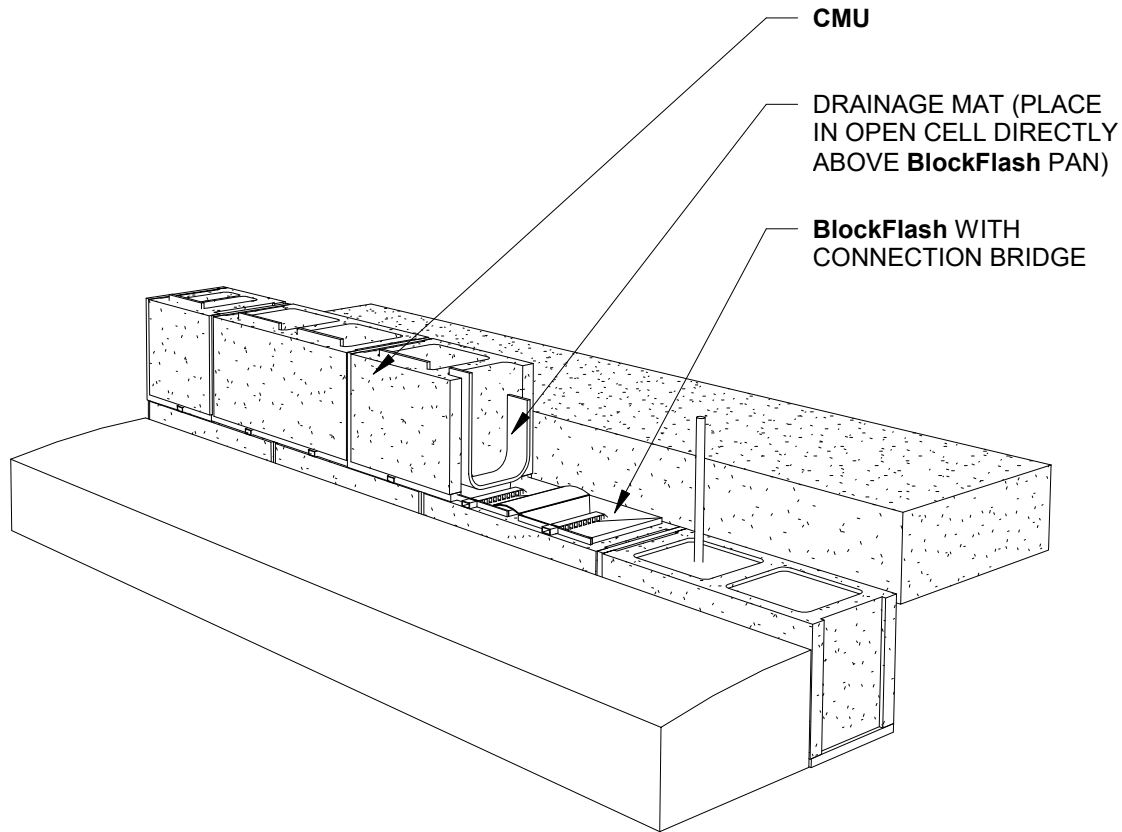

NOTE:  
**BlockFlash** IS AVAILABLE FOR 8",  
10" AND 12" CMU

PERSPECTIVE VIEW

SECTION VIEW

Moisture  
Management  
for Masonry

6575 Daniel Burnham Dr., Suite G, Portage, Indiana 46368  
P 800 664 6638 F 219 787 5088  
www.mortarnet.com

 **BlockFlash**

WALL BASE DETAIL