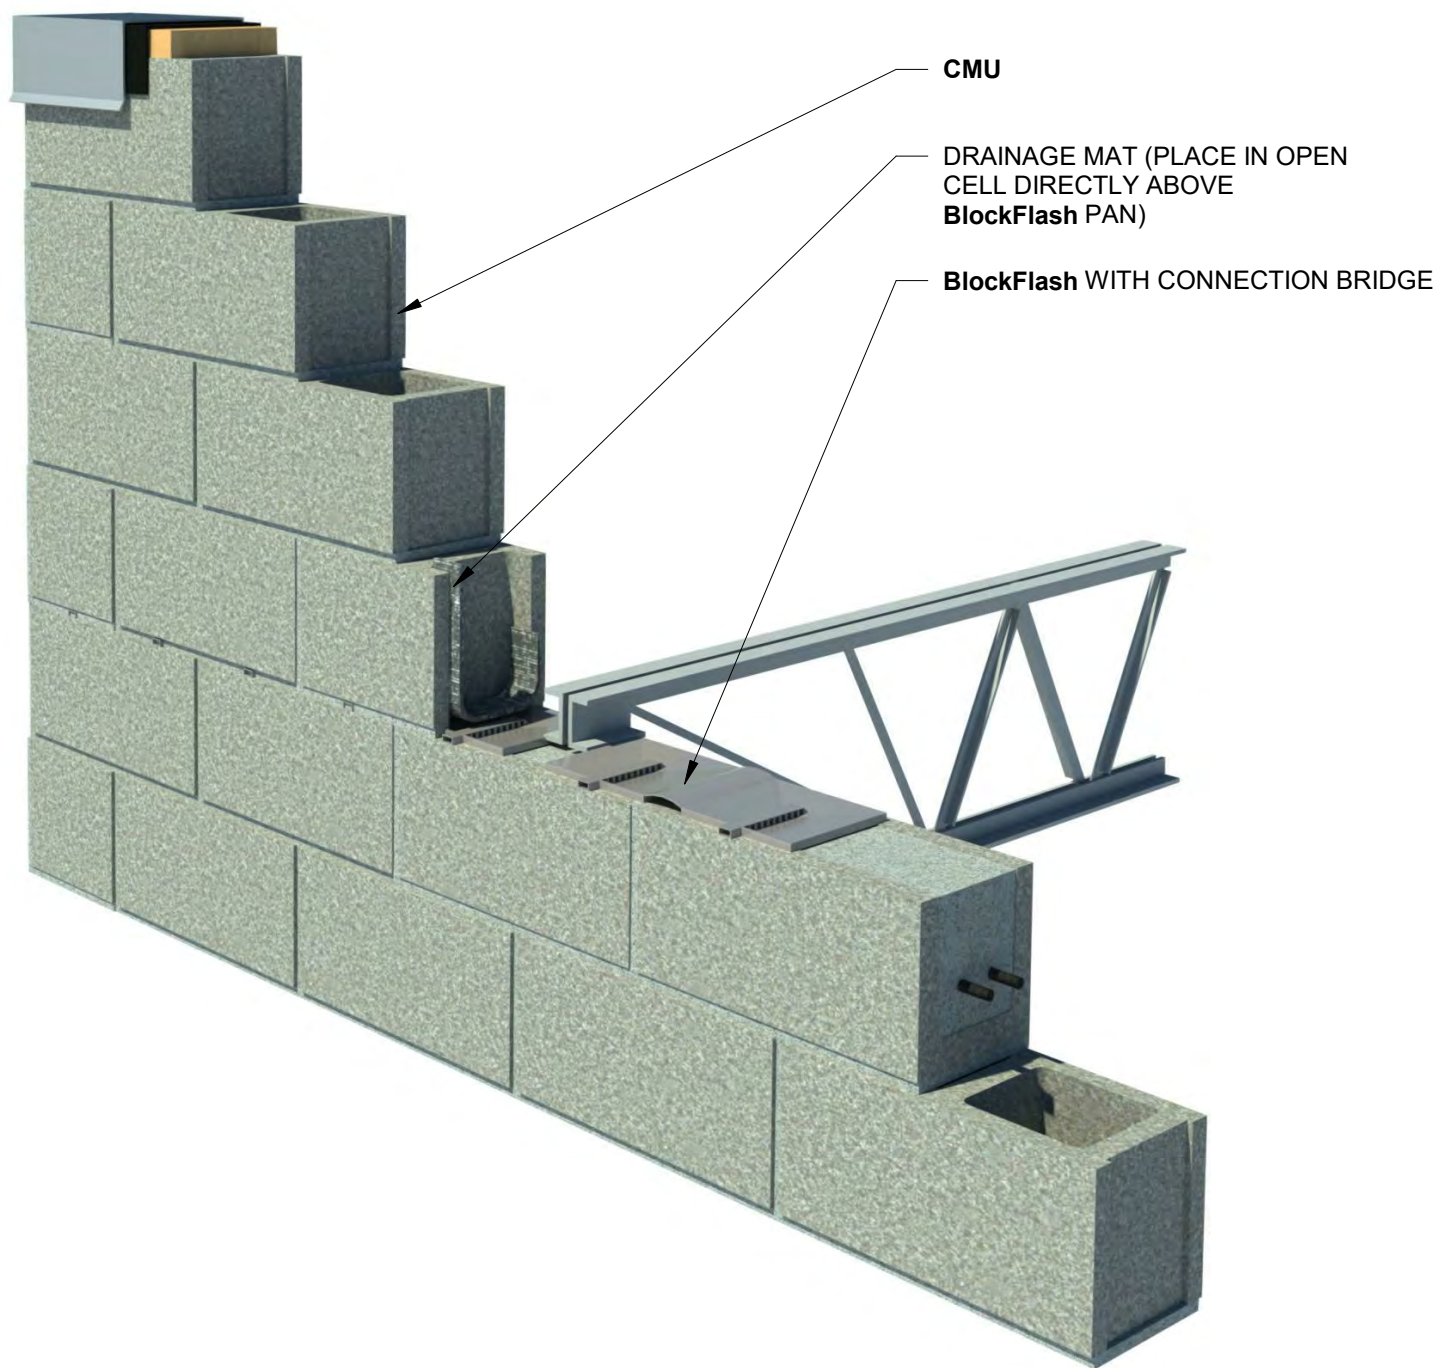

NOTE:
BlockFlash IS AVAILABLE FOR 6",
8", 10" AND 12" CMU

Moisture
Management
for Masonry

6575 Daniel Burnham Dr., Suite G, Portage, Indiana 46368
P 800 664 6638 F 219 787 5088
www.mortarnet.com

 **BlockFlash**

SINGLE-WYTHER PARAPET DETAIL